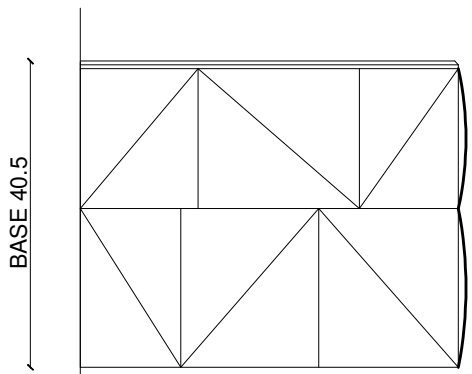

BASE 123.0
TOP 121.0

TOP 50.0
BASE 51.0

BASE 51.0
TOP 50.0

Bianchini & Capponi
Console bagno 2720/L