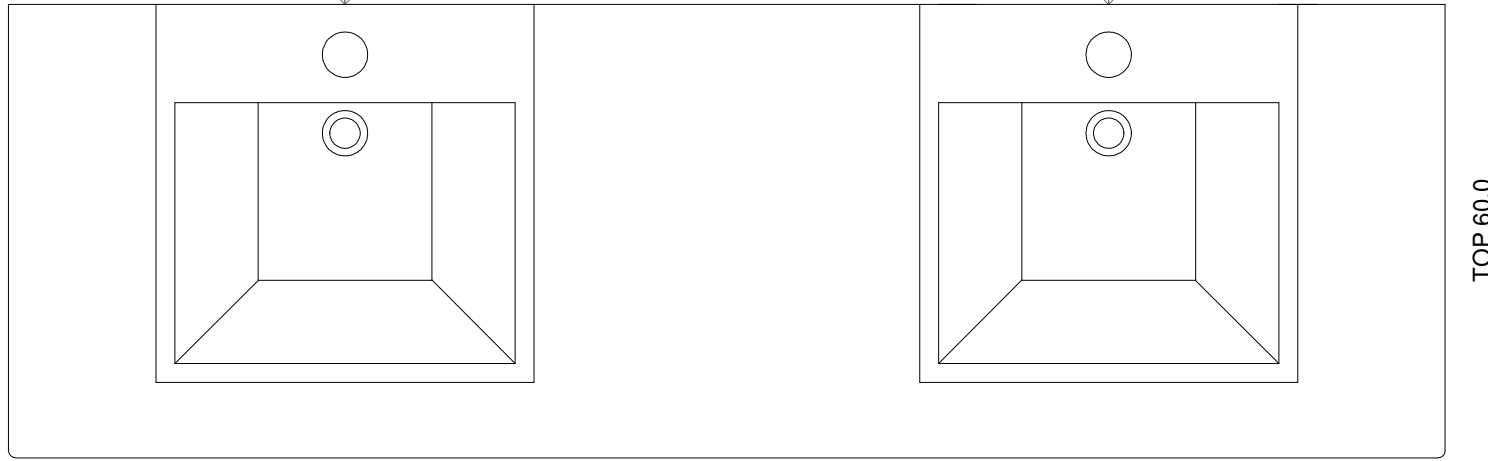

BASE 189.0
TOP 190.0
INTERASSE 101.0
44.5 44.5

BASE 59.5
TOP 60.0

Bianchini & Capponi
Mobile bagno 4056/190