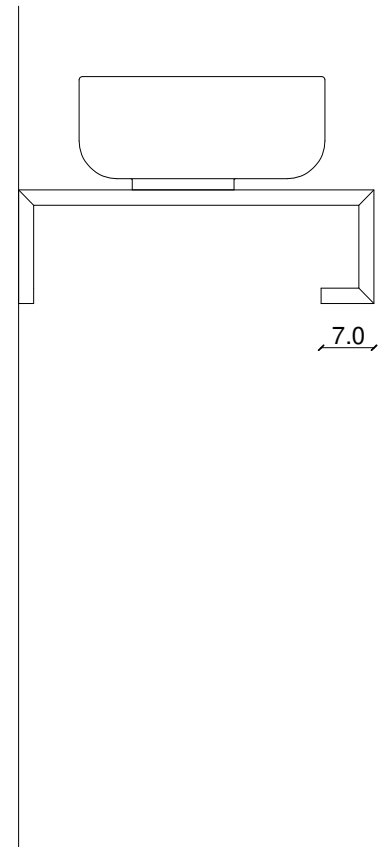

15.0
15.0

7.0

BASE/TOP 47.0

BASE/TOP 160.0

111.5

48.5

BASE/TOP 47.0

Bianchini & Capponi

Console bagno 2252/S