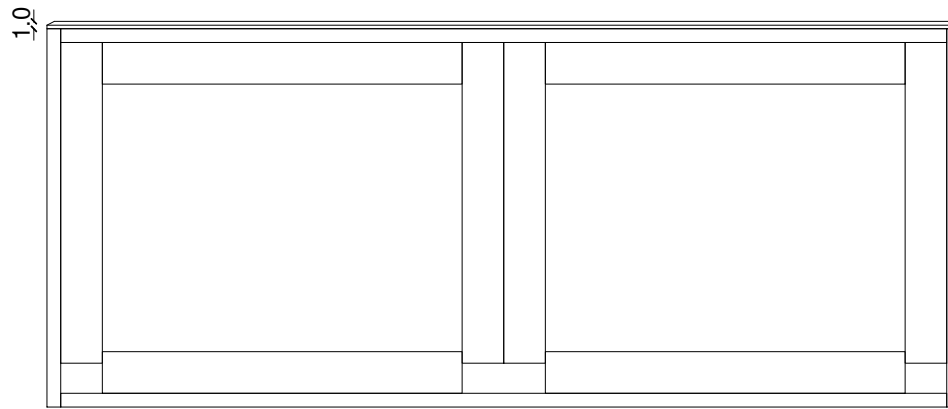

# Bianchini & Capponi

Console bagno 1161/120

BASE 51.0

BASE/TOP 46.0

BASE/TOP 120.8

BASE/TOP 46.0