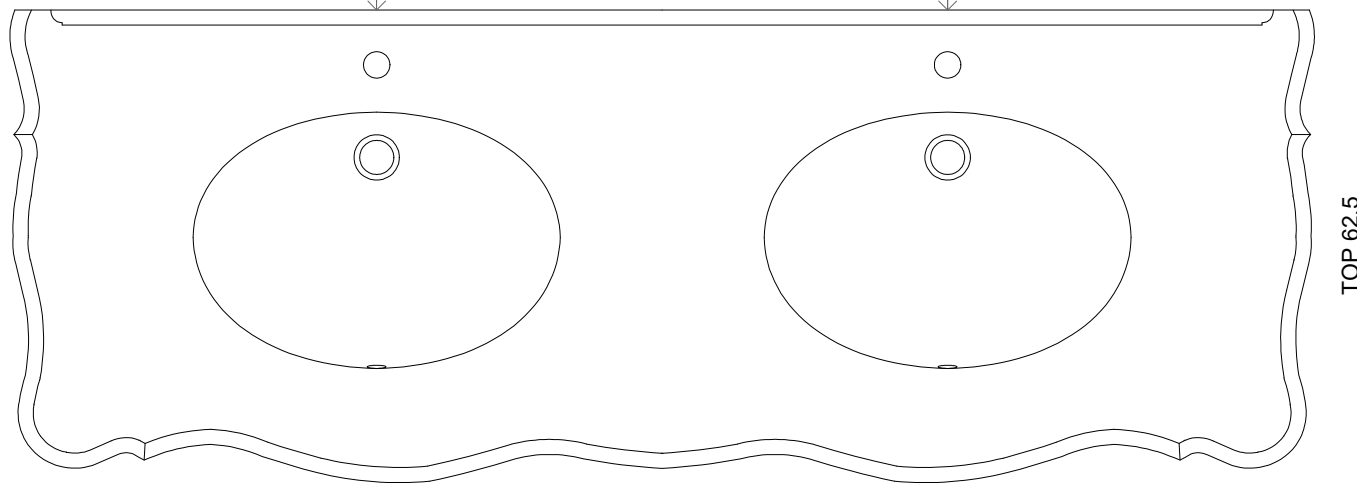

BASE 180.0

TOP 172.5

INTERASSE 75.5

48.5

48.5

TOP 89.0

BASE + SPONDA 102.0

55 / 57 cm

BASE 64.0

TOP 62.5

**Bianchini & Capponi**

Mobile bagno 8568 / 180