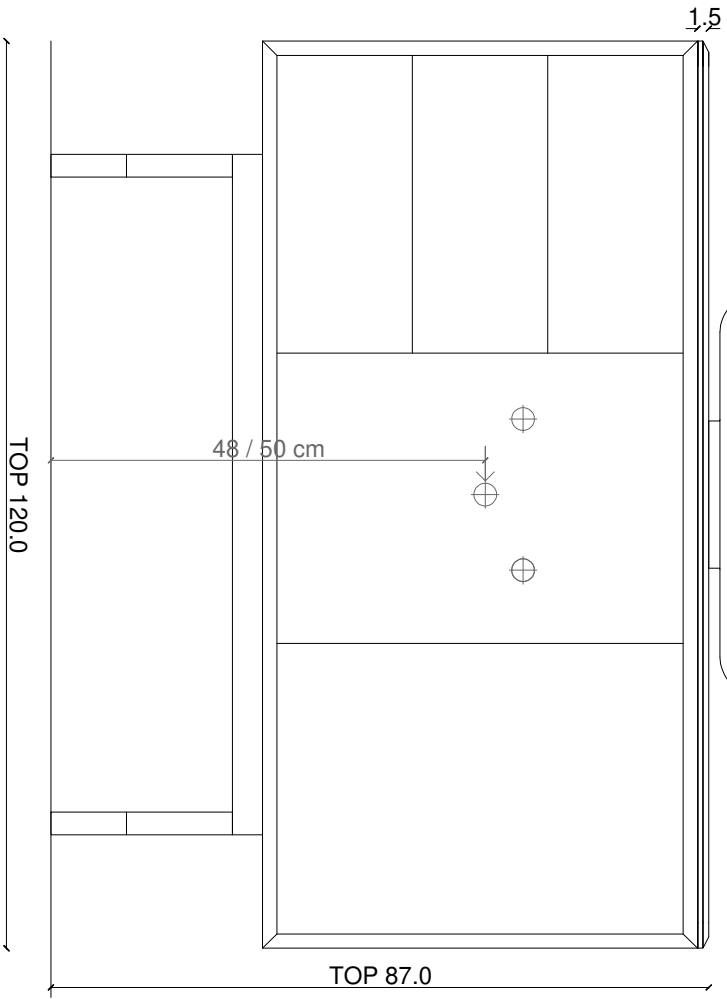

BASE / TOP 50.0

TOP 120.0

48 / 50 cm

1.5

TOP 87.0

BASE+LAVABO 102.0

48 / 50 cm

83.0

55.0

BASE / TOP 50.0

Bianchini & Capponi
Mobile bagno 2233/1