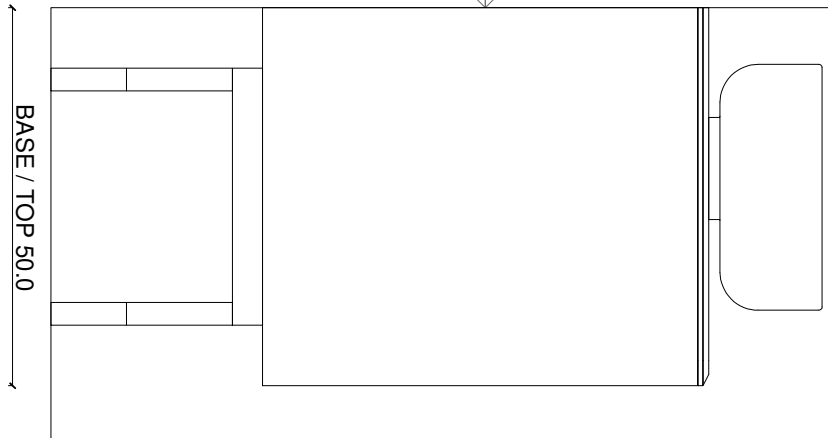

BASE / TOP 50.0

TOP 120.0

48 / 50 cm

1.5

TOP 87.0

BASE+LAVABO 102.0

48 / 50 cm

83.0

55.0

BASE / TOP 50.0

Bianchini & Capponi
Mobile bagno 2233/1